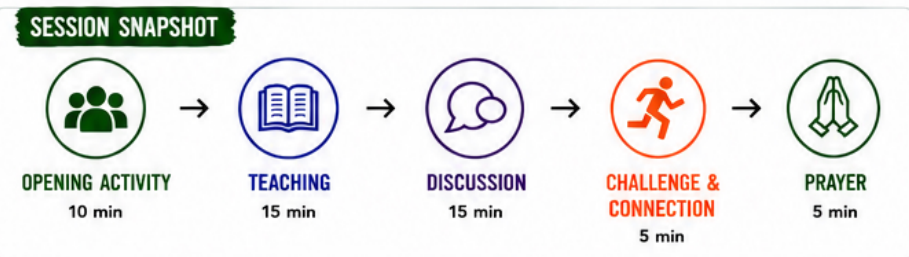

**MEMORY VERSE**

Hebrews 10:23

“Let us hold fast the profession of our faith without wavering...”

**MAIN QUESTION**

How Do Christians Live Faithfully In A Difficult World?

**ESTIMATED TIME**

**45 MINUTES**

**SESSION GOALS**