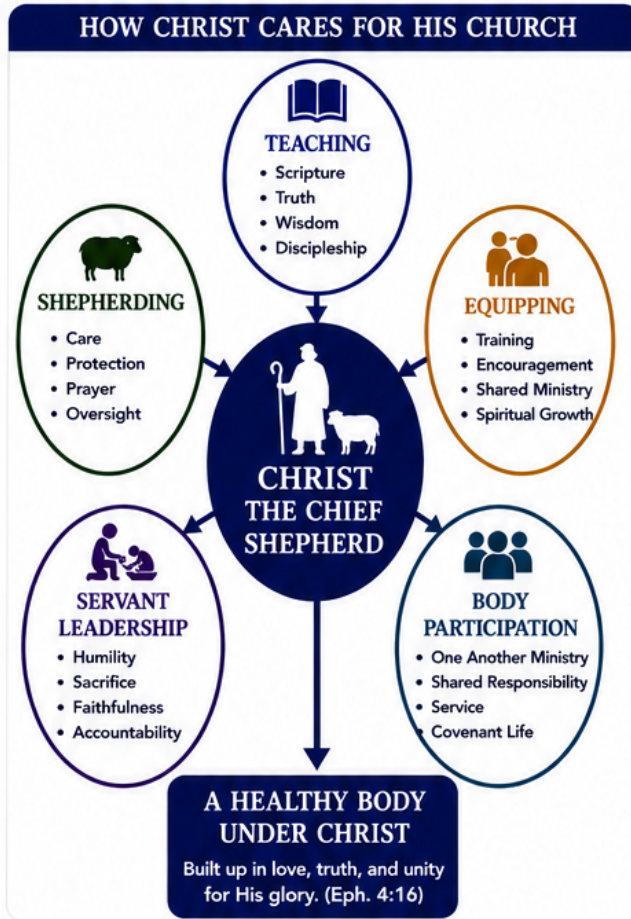

# Shepherds and Servants

### Christ Cares for His Church Through Faithful Leadership and Humble Service

Christ is the Chief Shepherd of His church. He appoints leaders to teach, protect, equip, and care for His people while calling every believer into humble service and covenant participation within the body of Christ.

WORLDLY LEADERSHIP VS BIBLICAL SHEPHERDING	
WORLDLY MODEL	BIBLICAL SHEPHERDING
Celebrity Culture	VS.  Christ-Centered Service
Domination	VS.  Humble Leadership
Control	VS.  Care and Equipping
Self-Exaltation	VS.  Sacrifice
Performance	VS.  Faithfulness
Passive Audience	VS.  Equipped Saints